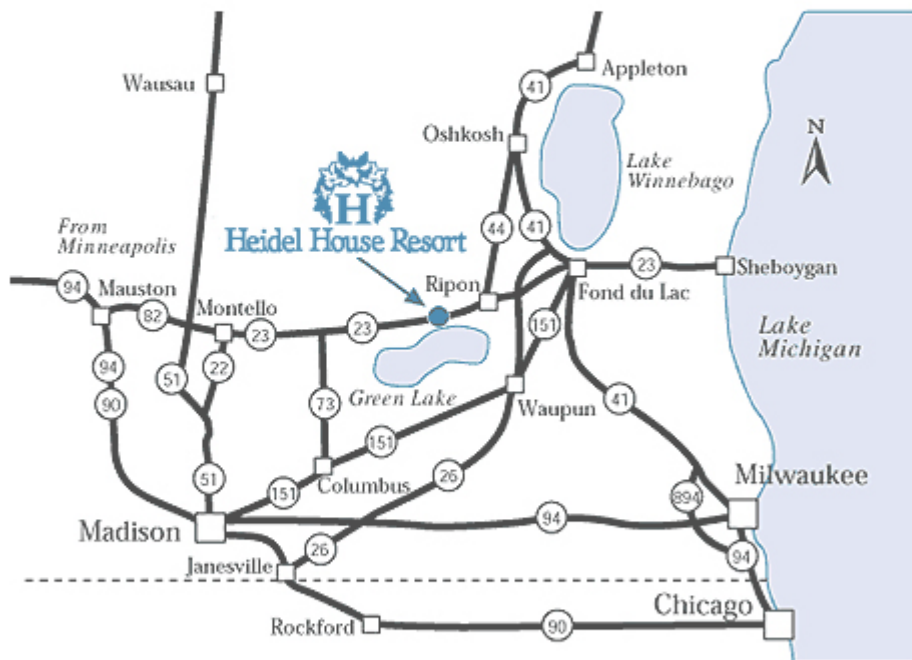

Directions to Heidel House Resort

Heidel House Resort
643 Illinois Avenue
Green Lake, WI 54941

(920) 294-3344
(800) 444-2812
(920) 294-6128 (fax)

[Click here for a printer-friendly version.](#)

From Minneapolis/St. Paul

94 East to Mauston. Exit at 82 East. Continue on 82 East. As you pass Hwy 51, Hwy 82 East becomes Highway 23 East. Take 23 East to Green Lake. Turn right onto Business 23. Follow along the lake into the city. At the stop sign, continue forward one block and turn right onto Lake Street. The road turns sharply to the left, and becomes Illinois Avenue. On the right side, pass the Grey Rock Mansion entrance. Next right is Main Entrance. 643 Illinois Avenue.

From Madison

151 North to 73 North to 23 East to Green Lake. Turn right onto Business 23. Follow along the lake, into the city. At the stop sign, continue forward one block and turn right onto Lake Street. The road turns sharply to the left and becomes Illinois Avenue. On the right side, pass the Grey Rock Mansion entrance. Next right is Main Entrance. 643 Illinois Avenue.

From Milwaukee

41 North to the Johnson Street/Highway 23 West exit in Fond du Lac. Turn left and follow Highway 23 West. Pass through Rosendale and Ripon. Continue on Highway 23 West to Green Lake. Turn left on County A. Stay on Cty. A for a couple miles. As the road turns sharply to the left, look for Illinois Avenue on the right and turn onto it. On the right side, you will pass the Tuscumbia golf course entrance. The Heidel House Main Entrance is just past it on your left. 643 Illinois Avenue.