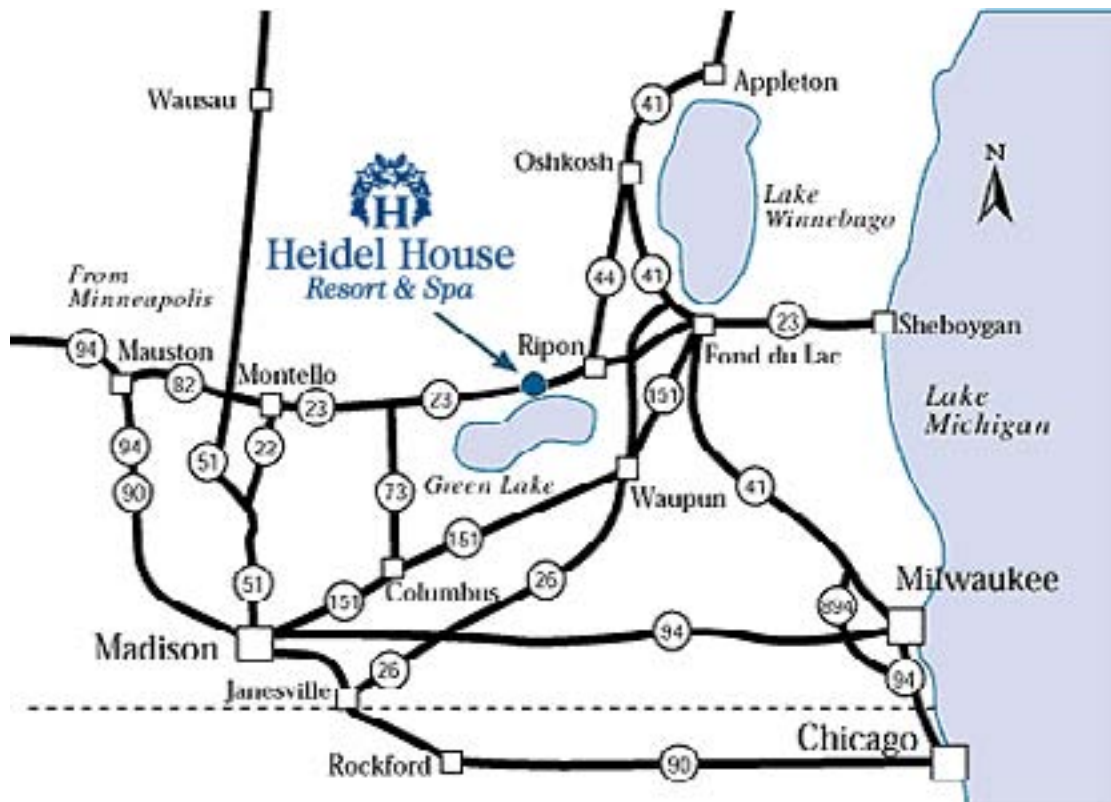

## From Minneapolis/St. Paul

94 East to Mauston. Exit at 82 East. Continue on 82 East. As you pass Hwy 51, Hwy 82 East becomes Highway 23 East. Take 23 East. Follow Hwy 23 to Green Lake. Turn right onto Business 23. Follow along the lake into the city. At the stop sign, continue forward and then turn right when you get to Evensong Way. At the stop sign you'll see the Grey Rock Mansion entrance directly across the street. If you take a left, your next right is the Main Entrance. 643 Illinois Avenue.

## From Madison

Take 151 North to 73 North. Take Hwy 23 East to Green Lake. Turn right onto Business 23. Follow along the lake, into the city. At the stop sign, continue forward and then turn right when you get to Evensong Way. At the stop sign you'll see the Grey Rock Mansion entrance directly across the street. If you take a left, your next right is the Main Entrance. 643 Illinois Avenue.

### From Milwaukee

41 North to the Hwy 23 exit in Fond du Lac. Turn left and follow Hwy 23 West. Stay on Hwy 23 through the city of Ripon. Turn left onto County Rd A. Look for Illinois Avenue on the right after a curve in the road, turn onto it. On the right side, you will pass the Tuscumbia golf course entrance. The Heidel House Main Entrance is just past it on your left. 643 Illinois Avenue.

### From the Fox Valley

41 South to Highway 44 at Oshkosh. Follow Highway 44 West to Ripon, then Highway 23 West to Green Lake. Turn left on County A. Stay on Cty. A for a couple miles. As the road turns sharply to the left, look for Illinois Avenue on the right and turn onto it. On the right side, you will pass the Tuscumbia golf course entrance. The Heidel House Main Entrance is just past it on your left. 643 Illinois Avenue.